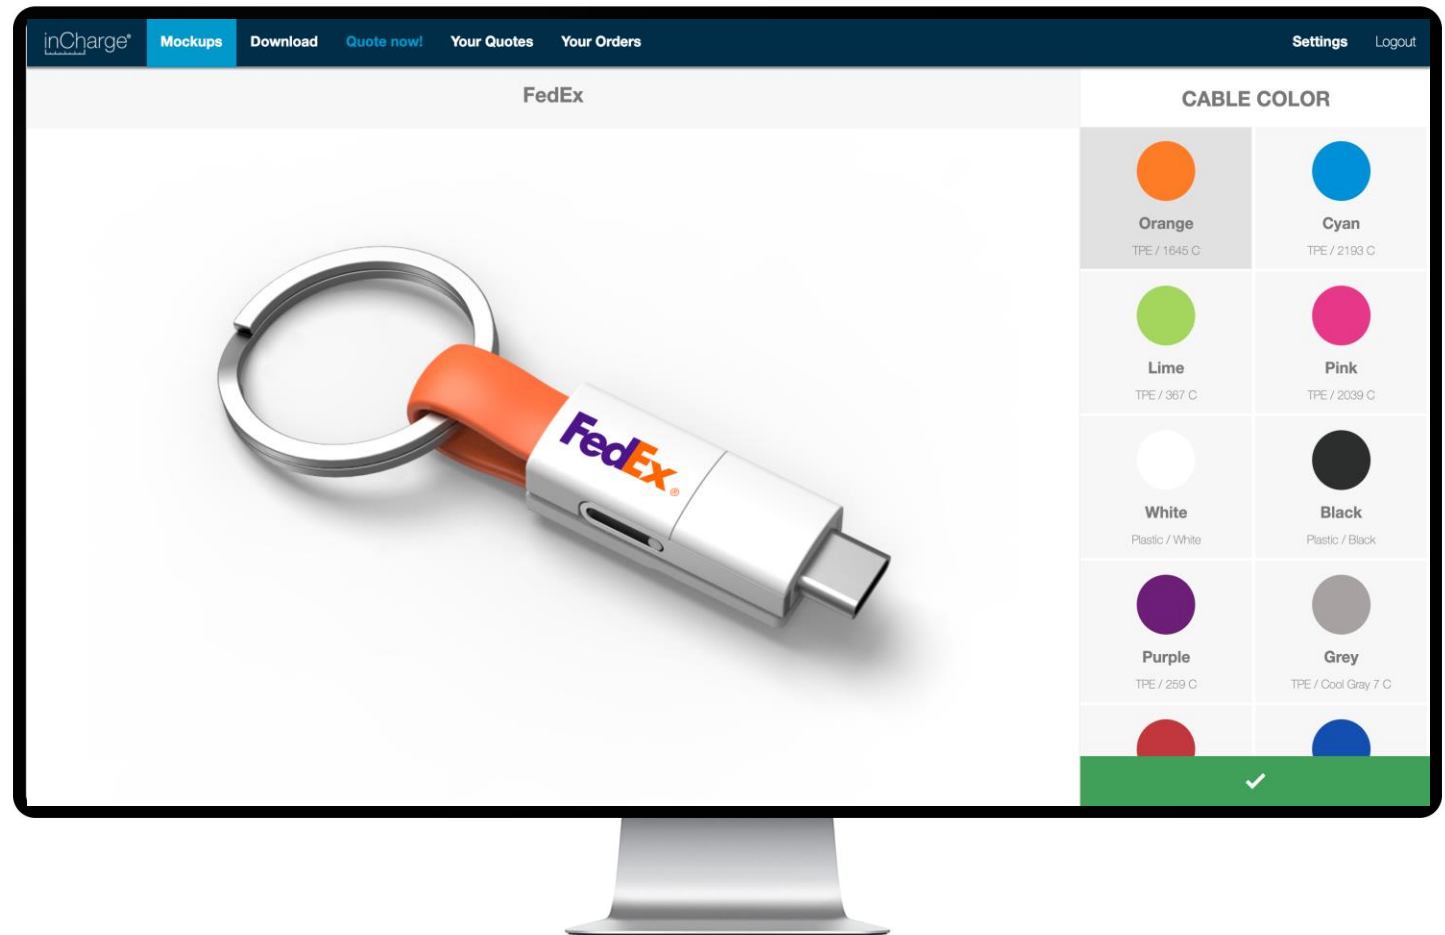

CLICK HERE
to access the tool

Quotes tool

The online tool also allows to instantly check and compare prices of the different configurations.

[CLICK HERE](#)
to access the tool

The screenshot shows the inCharge website's quote configuration tool. The interface is displayed on a computer monitor. At the top, there is a dark blue navigation bar with the inCharge logo and menu items: Mockups, Download, Quote now! (highlighted), Your Quotes, and Your Orders. On the right side of the navigation bar, there are links for Settings and Logout.