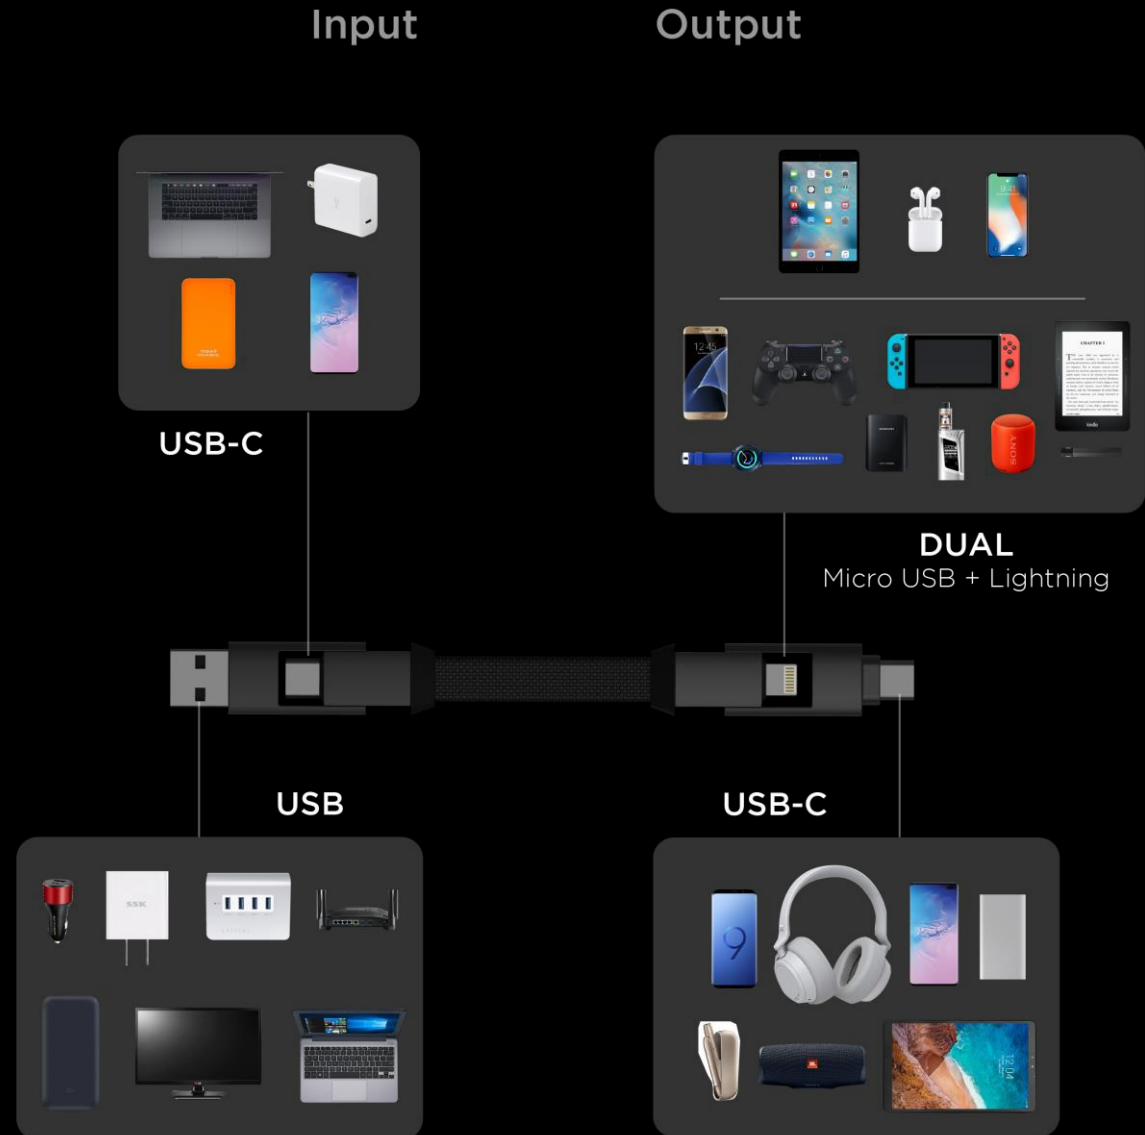

Being there over 5 billion USB and USB-C ports around the world, inCharge makes the low battery problem a thing of the past.

Compatibility

The inCharge 6 patented design allows to charge any portable device from any power source!

Compatibility

Nowadays we are surrounded by portable devices, which have 3 different charging connectors and 2 input ports. It means that people should carry many cables with them to charge their devices.

This is how inCharge was born and reached the current 6 (all) connections layout.

Imprintable areas

With 8 different imprintable areas, inCharge 6 is fully customizable with your Brand logos.

Top

Imprintable areas