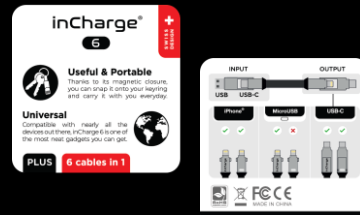

Packaging options

Polybag

With keyring and instruction card is the **simplest** packaging option

Standard

Express

Custom

Lead time + 5 days