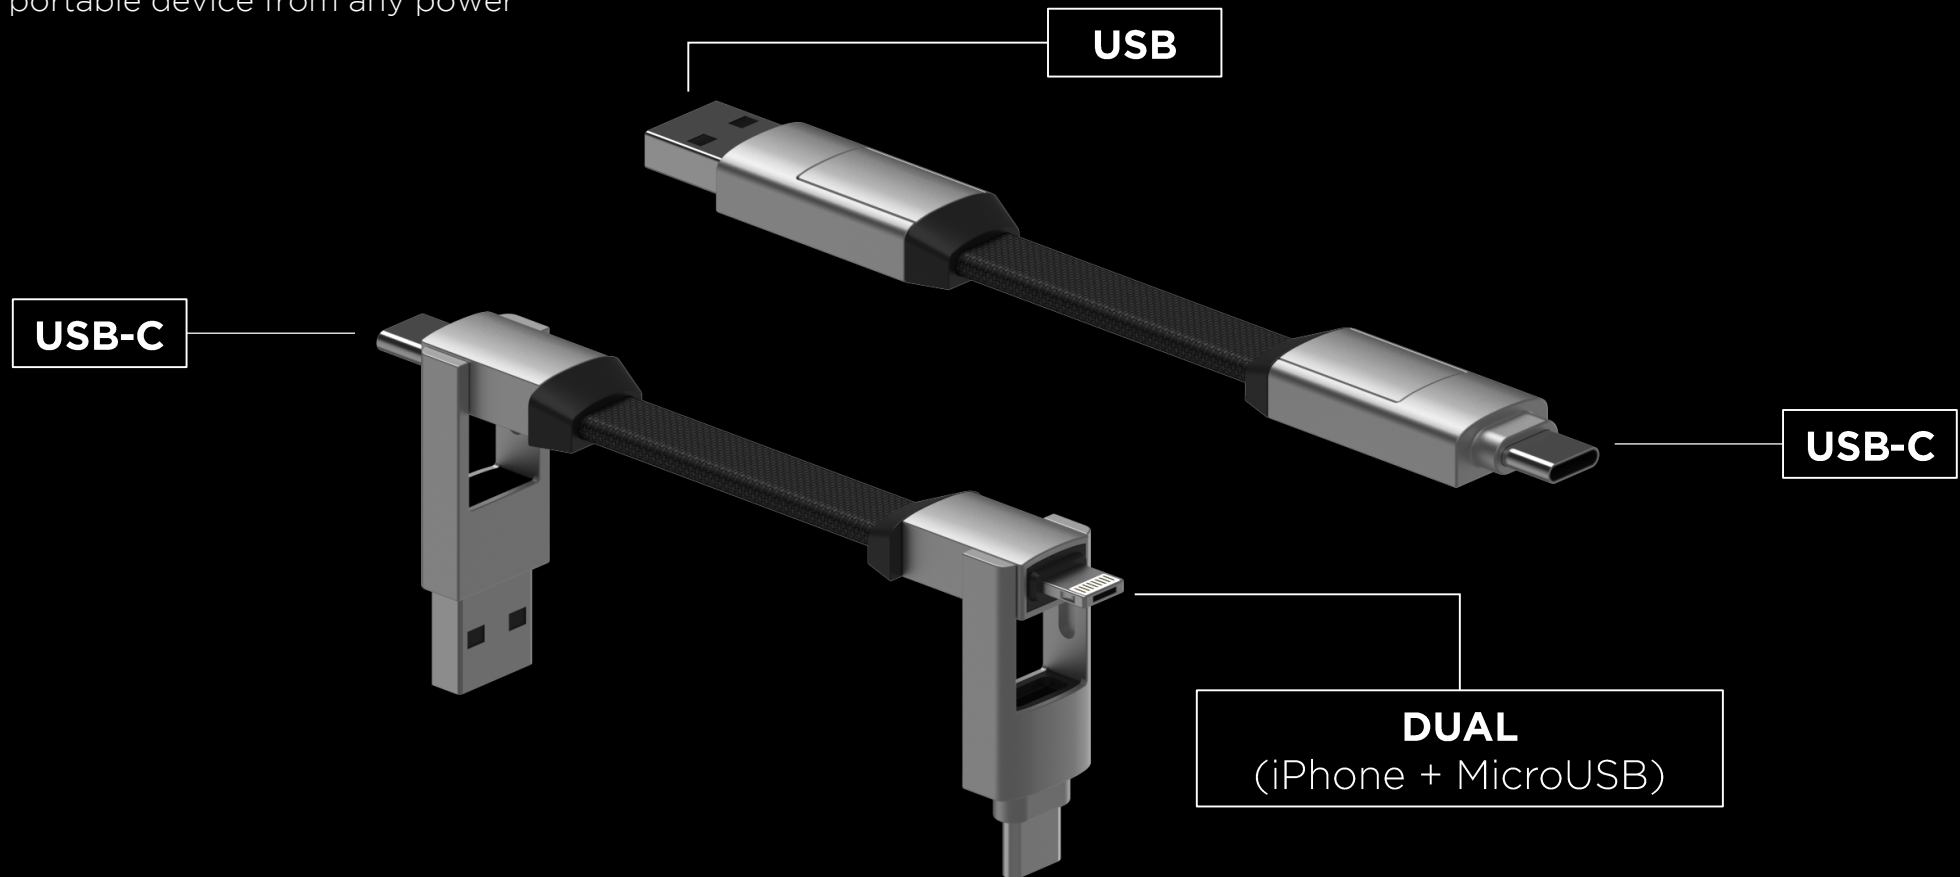

inCharge®

6

The universal keyring cable

inCharge 6 is the latest product of the inCharge line, a series of keyring cables invented by Ferraris Group in 2015, with over 1 million units sold.

It magnetically snaps onto your keychain, so it's never left behind.

Being there over 5 billion USB and USB-C ports around the world, inCharge makes the low battery problem a thing of the past.

Compatibility

The inCharge 6 patented design allows to charge any portable device from any power source!

Compatibility

Nowadays we are surrounded by portable devices, which have 3 different charging connectors and 2 input ports. It means that people should carry many cables with them to charge their devices.

Ultra lasting compound

90 braided copper wires (A), protected by a TPU layer (B) and covered with a Nylon reinforcement (C) make inCharge 6 the strongest keyring cable ever built.

Packaging options

Polybag