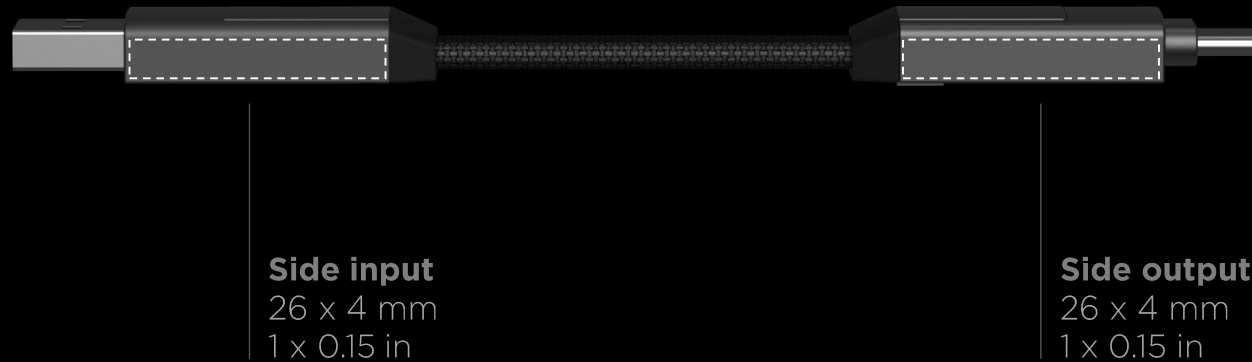

This is how inCharge was born and reached the current 6 (all) connections layout.

Imprintable areas

With 8 different imprintable areas, inCharge 6 is fully customizable with your Brand logos.

Top

Imprintable areas

With 8 different imprintable areas, inCharge 6 is fully customizable with your Brand logos.

Side

Customization

Laser printing is the best technology to customize inCharge 6, creating elegant and life lasting engraved logos.