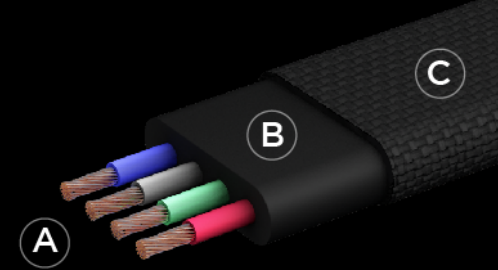

Metal housing

the zinc-aluminium alloy ensures components' protection and stability over time.

Cable guard

to prevent wires' damages, the TPU cable guard protects the cable from reaching its critical bending level.

Ultra lasting compound

90 braided copper wires (A), protected by a TPU layer (B) and covered with a Nylon reinforcement (C) make inCharge 6 the strongest keyring cable ever built.

Packaging options

Polybag