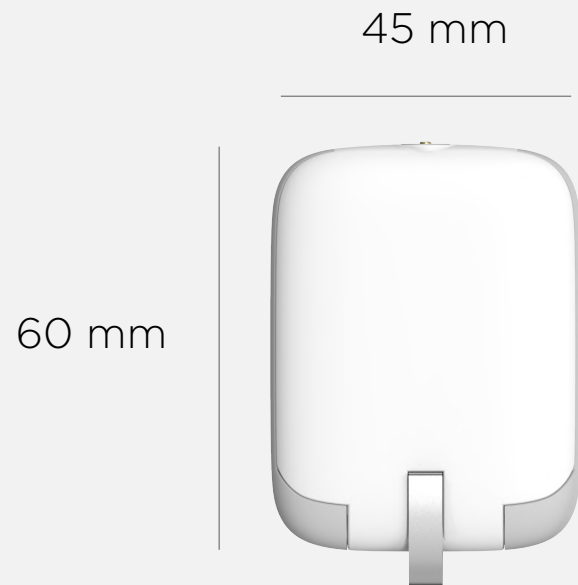

TAU®

Small, but powerful

We have found the **optimal balance** between power and portability:

1400 mAh capacity packed into an incredibly compact **60x45x14 mm**.

That's what makes TAU the perfect **emergency power bank**: always charged, always with you.