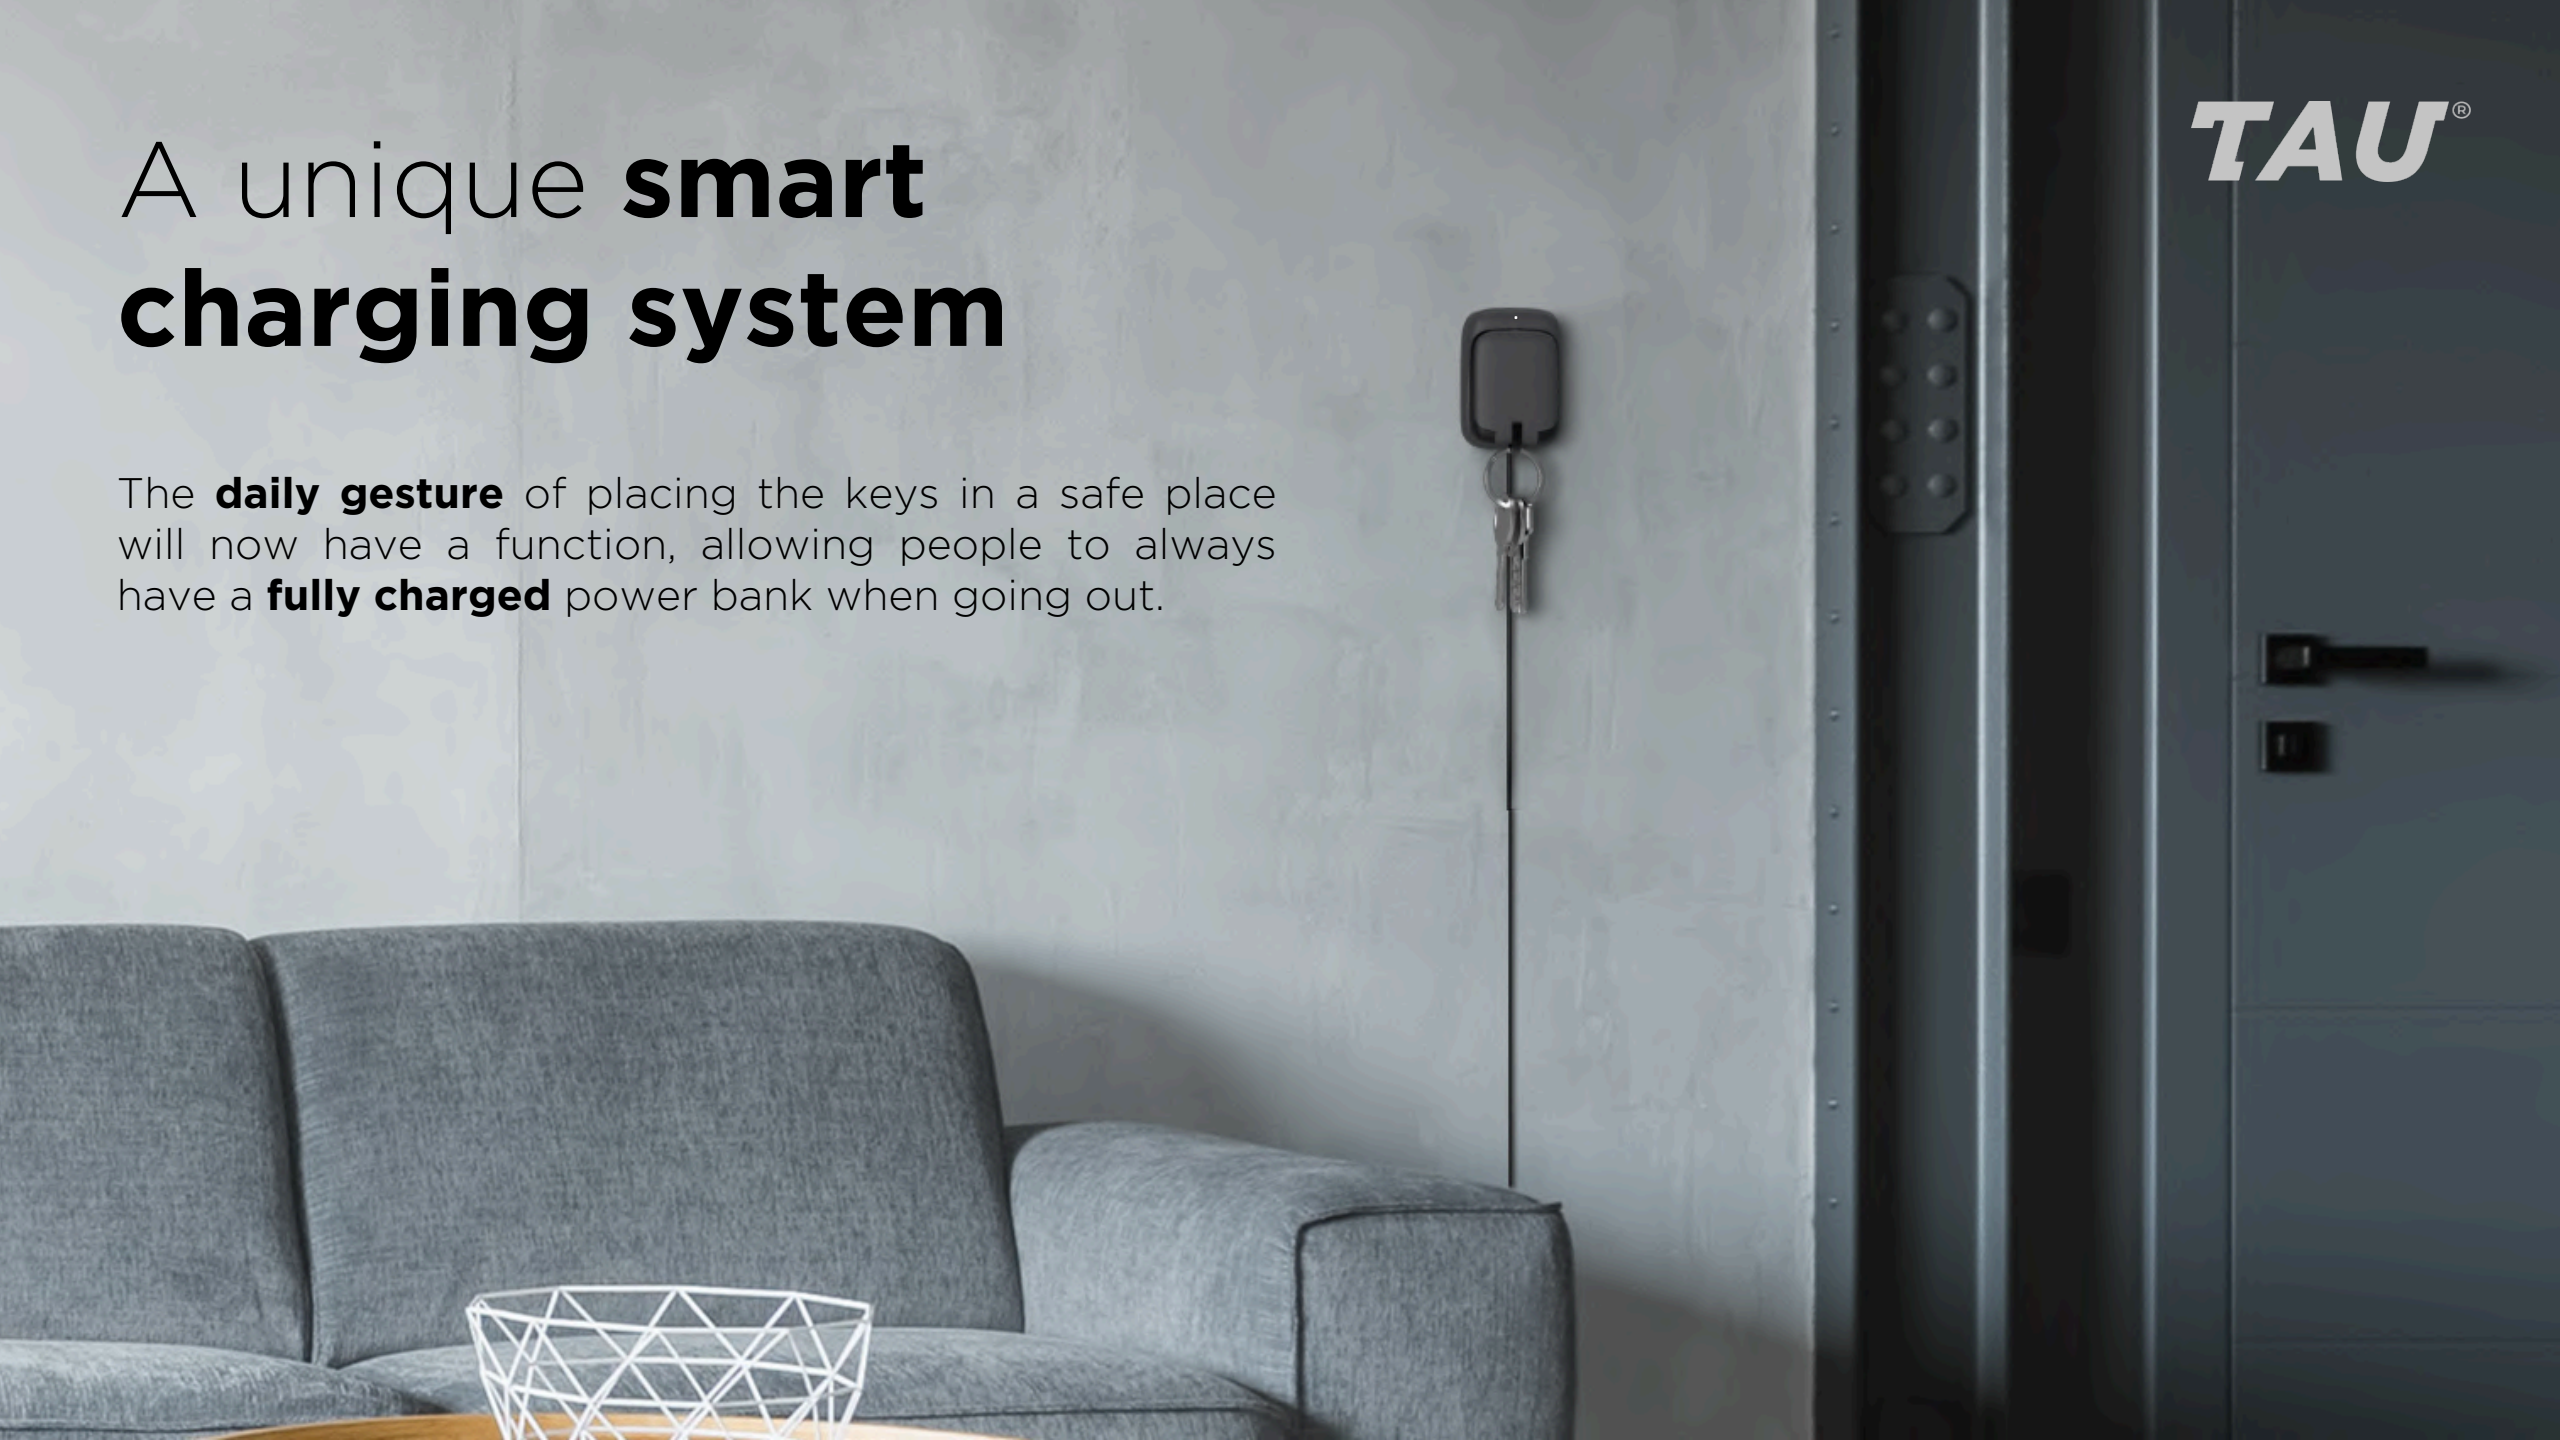

This is why we designed **TAU**, the smallest **3in1 power bank** in the world with integrated cables, that snaps onto your **keychain**.

TAU's **magnetic charging dock** can be fixed on a counter or on a wall, and be used as a key hanger.

When you arrive at home, just **hang your keys** on the dock, and TAU will **charge back up**, without you even thinking about it!

Compatible with every device

Thanks to integrated **Lightning**, **MicroUSB** and **Type-C** connectors, TAU can charge any portable device.

A unique **smart charging system**

The **daily gesture** of placing the keys in a safe place will now have a function, allowing people to always have a **fully charged** power bank when going out.

Simple setup system

TAU's charging dock comes with a very **simple setup** system.

You can double tape the **wall mount** to any surface, and the dock will be operative **in seconds**.

The charging dock is powered by a **USB cable**, which can be plugged in any USB port or wall charger.